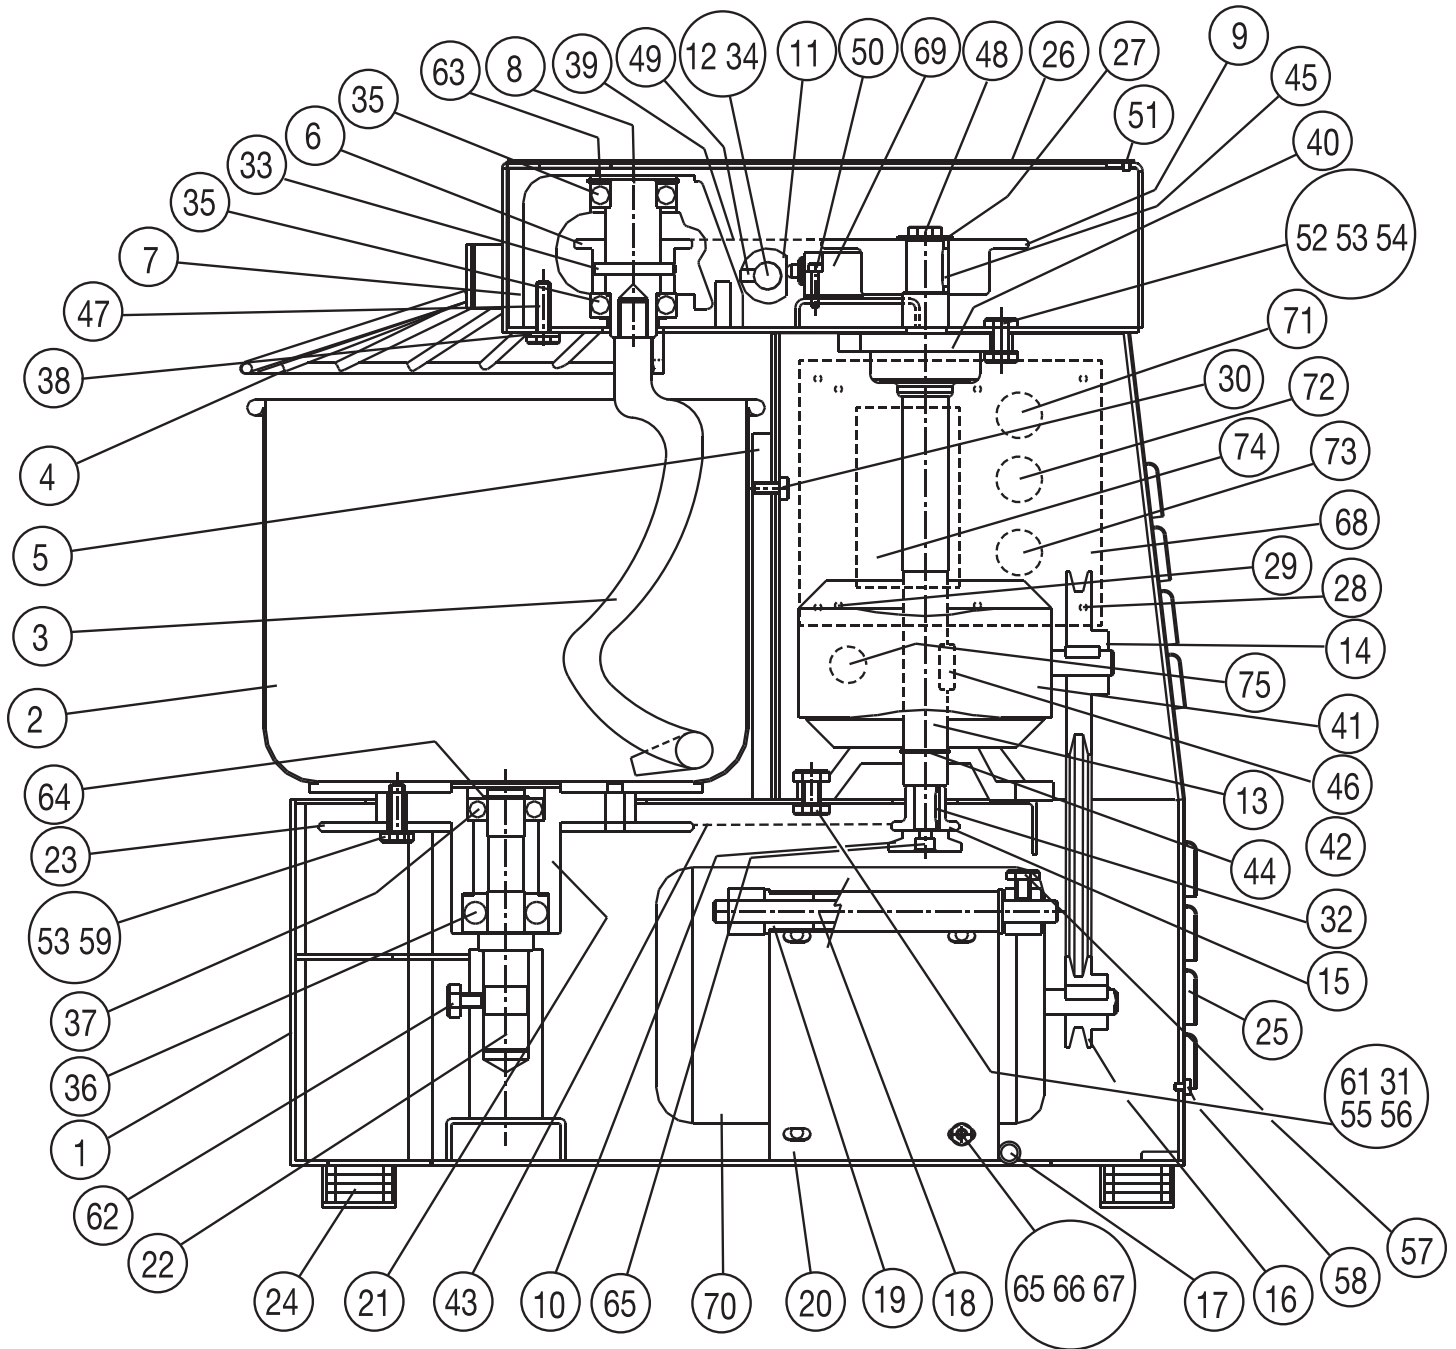

Parts Breakdown

Model MX-IT-0010 13160

Parts Breakdown

Model MX-IT-0010 13160

Item No.	Description	Position	Item No.	Description	Position	Item No.	Description	Position
75496	Base for 13160	1	75521	Shelter Tested for 13160	26	75546	Screw TS for 13160	51
75497	Basin for 13160	2	75522	Washer for 13160	27	75547	Screw TE for 13160	52
75498	Spiral for 13160	3	75523	Screw TS for 13160	28	75548	Washer for 13160	53
75499	Protective Polyethylene for 13160	4	75524	Screw TS for 13160	29	75549	Nut for 13160	54
75500	Shelter for 13160	5	75525	Socket Head Cap Screws for 13160	30	75550	Screw TE for 13160	55
75501	Pinion Z = 20 for 13160	6	75526	Screw TE for 13160	31	75551	Washer for 13160	56
75502	Support X Spiral for 13160	7	75527	Tongue for 13160	32	75552	Screw TE for 13160	57
75503	Shaft Spiral for 13160	8	75528	Spring Pin for 13160	33	75553	Screw TC for 13160	58
75504	Pinion A = 36 for 13160	9	75529	Spring Pin for 13160	34	75554	Screw TE for 13160	59
75505	Washer for Chain for 13160	10	75530	Bearing for 13160	35	75555	Nut for 13160	61
75506	Cam X Microswitch for 13160	11	75531	Bearing for 13160	36	75556	Screw TE for 13160	62
75507	Tree X Shelter for 13160	12	75532	Bearing for 13160	37	75557	Elastic Ring for 13160	63
75508	Tree X Reducer for 13160	13	75533	Washer for 13160	38	75558	Elastic Ring for 13160	64
75509	Pulley X Reducer C = 100 Z = 1 for 13160	14	75534	Single Chain for 13160	39	75559	Screw TE for 13160	65
75510	Pinion Z = 11 for 13160	15	75535	Support for 13160	40	75560	Nut for 13160	66
75511	Motor Pulley D = 50 Z = 1 for 13160	16	75536	Adapter for 13160	41	75561	Washer for 13160	67
75512	Rod for 13160	17	75537	V-Belt for 13160	42	75562	Width X Imp Electr for 13160	68
75513	Tree X Motor Mount for 13160	18	75538	Single Chain for 13160	43	75563	Safety Microswitch for 13160	69
75514	Nylon Bushings for 13160	19	75539	Elastic Ring for 13160	44	75564	Motor for 13160	70
75515	Base Engine for 13160	20	75540	Tongue for 13160	45	75565	Motor Contactor 2-0-1-Speed for 13160	71
75516	Support X Basin for 13160	21	75541	Tongue for 13160	46	75566	Pilot Light (Main Switch White Lamp) for 13160	72
75517	Tree Basin for 13160	22	75542	Screw TE for 13160	47	75567	Stop Button for 13160	73
75518	Crown Z = 66 for 13160	23	75543	Screw TE for 13160	48	75568	Circuit Board for 13160	74
75519	Shock Absorber for 13160	24	75544	Screw STEI for 13160	49	75569	Fairlead for 13160	75
75520	Rear Protection for 13160	25	75545	Screw TC for 13160	50			